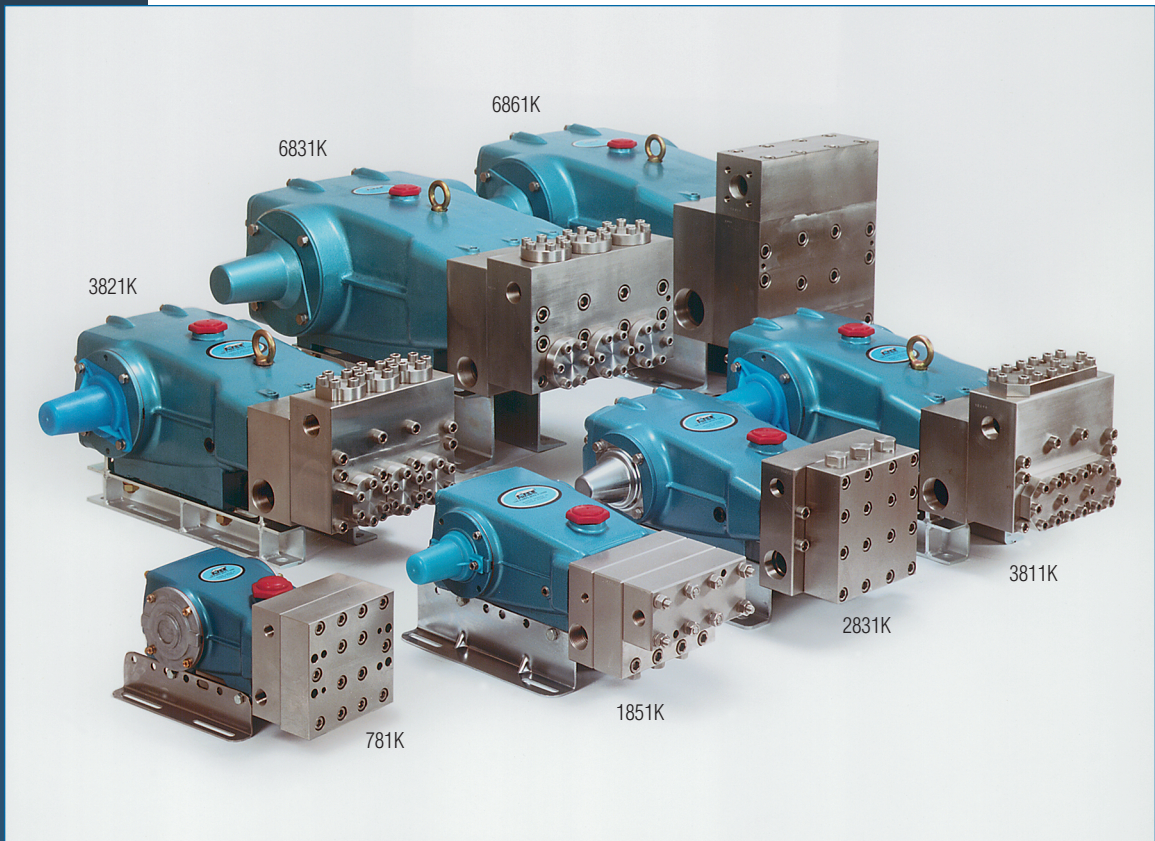

316 SS Industrial Block-Style Pumps

**Stainless
Steel
Manifolds
for Excellent
Corrosion
Resistance**

8, 18, 28, 38 AND 68 FRAME BLOCK-STYLE TRIPLEX PLUNGER PUMP SELECTION

PUMP MODEL	Flow GPM (L/M)	Pressure PSI (BAR)	Manifold Material	Horsepower HP (kW)	RPM	Drive Type
8 Frame						
781 / 781K	4.5 (17.0)	100 to 5000 (7 to 345)	SSL / SSL Flushed	15.4 (11.5)	1700	Belt
18 Frame						
1861 / 1861K	10.0 (38.0)	100 to 3000 (7 to 210)	SSL / SSL Flushed	20.6 (15.4)	1429	Belt
28 Frame						
2831 / 2831K	21.0 (80.0)	100 to 1200 (7 to 85)	SSL / SSL Flushed	17.3 (12.9)	860	Belt
38 Frame						
3801 / 3801K	9.0 (34.0)	100 to 5000 (7 to 345)	SSL / SSL Flushed	30.8 (23.0)	824	Belt
3811 / 3811K	14.0 (53.0)	100 to 3000 (7 to 210)	SSL / SSL Flushed	28.8 (21.5)	800	Belt
3821 / 3821K	23.0 (87.0)	100 to 2000 (7 to 140)	SSL / SSL Flushed	31.6 (23.6)	800	Belt
3822	23.0 (87.0)	100 to 2000 (7 to 140)	SSD	31.6 (23.6)	800	Belt
3831 / 3831K	36.0 (136.0)	100 to 1200 (7 to 85)	SSL / SSL Flushed	29.7 (22.1)	800	Belt
3832	36.0 (136.0)	100 to 1200 (7 to 85)	SSD	29.7 (22.1)	800	Belt
3841 / 3841K	45.0 (170.0)	100 to 1000 (7 to 70)	SSL / SSL Flushed	30.9 (23.1)	765	Belt
68 Frame + Alternate performance rating.						
6811 / 6811K	15.0 (57.0)	100 to 5000 (7 to 345)	SSL / SSL Flushed	51.5 (38.4)	600	Belt
6811 / 6811K +	15.0 (57.0)	100 to 7000 (7 to 485)	SSL / SSL Flushed	72.0 (53.7)	600	Belt
6821 / 6821K	25.0 (95.0)	100 to 3000 (7 to 210)	SSL / SSL Flushed	51.4 (38.3)	615	Belt
6831 / 6831K	40.0 (151.0)	100 to 2300 (7 to 160)	SSL / SSL Flushed	63.0 (47.0)	625	Belt
6841 / 6841K	48.0 (182.0)	100 to 2000 (7 to 140)	SSL / SSL Flushed	65.8 (49.1)	615	Belt
6861 / 6861K	60.0 (227.0)	100 to 1200 (7 to 85)	SSL / SSL Flushed	49.3 (36.8)	520	Belt
6861 / 6861K +	70.0 (265.0)	100 to 1000 (7 to 70)	SSL / SSL Flushed	48.0 (35.8)	600	Belt
6862	60.0 (227.0)	100 to 1200 (7 to 85)	SSD	49.3 (36.8)	520	Belt